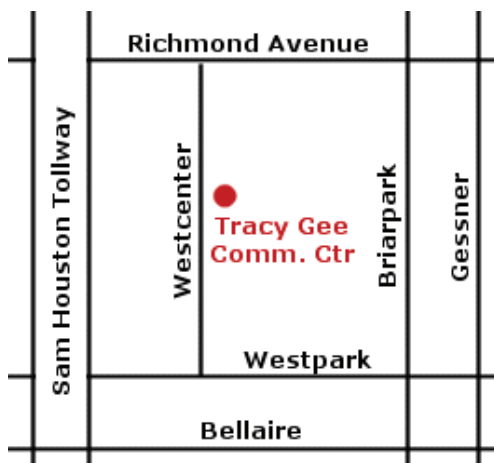

**BURMESE AMERICAN ASSOCIATION
OF TEXAS (BAAT)**
**165 N. HALL DRIVE, SUGAR LAND, TX
77478**

MAP AND DIRECTIONS

Tracy Gee Community Center
3599 Westcenter Drive
Houston, TX 77042
Tel: (713) 266-8193

Driving Directions:

If coming from the south or south west Houston, come to Beltway 8 North (Sam Houston Toll Way) and Westpark junction. Turn right and go east on Westpark. Turn left onto Westcenter Lane. The center is on the right.

If coming from the north or north west Houston come to Beltway 8 South (Sam Houston Toll Way) and Richmond junction. Turn left and go east on Richmond. Turn right onto Westcenter Lane. The center is on the left.

Accommodations:

The nearby Hotel/Motel/Inn, please choose from the following: Motel 6 at 713-334-9188 (approx. rate $48.99 + tax (2 Beds)); Homestead Village at 713-785-8550 (approx. rate $54.00 + Tax (2 Beds)); Best Western at 713-782-1515 (approx. rate 72.99+ tax (6 people)); Red Roof Inn at 713-785-9909 (approx. rate $49.99 + tax (2 Beds)); Sun Suites at 713-780-8200 (approx. rate $59.99 + tax (2 Beds)). Please call hotel phone numbers for more information and reservation.

If you need further assistance in finding the place, please call Ko Myo Aye Thane (281) 221-6255 and Ko James Yoe (832) 265-3400.

Registration & Tickets: 6:00 PM.

Concert: 7:00 PM to 10:00 PM.